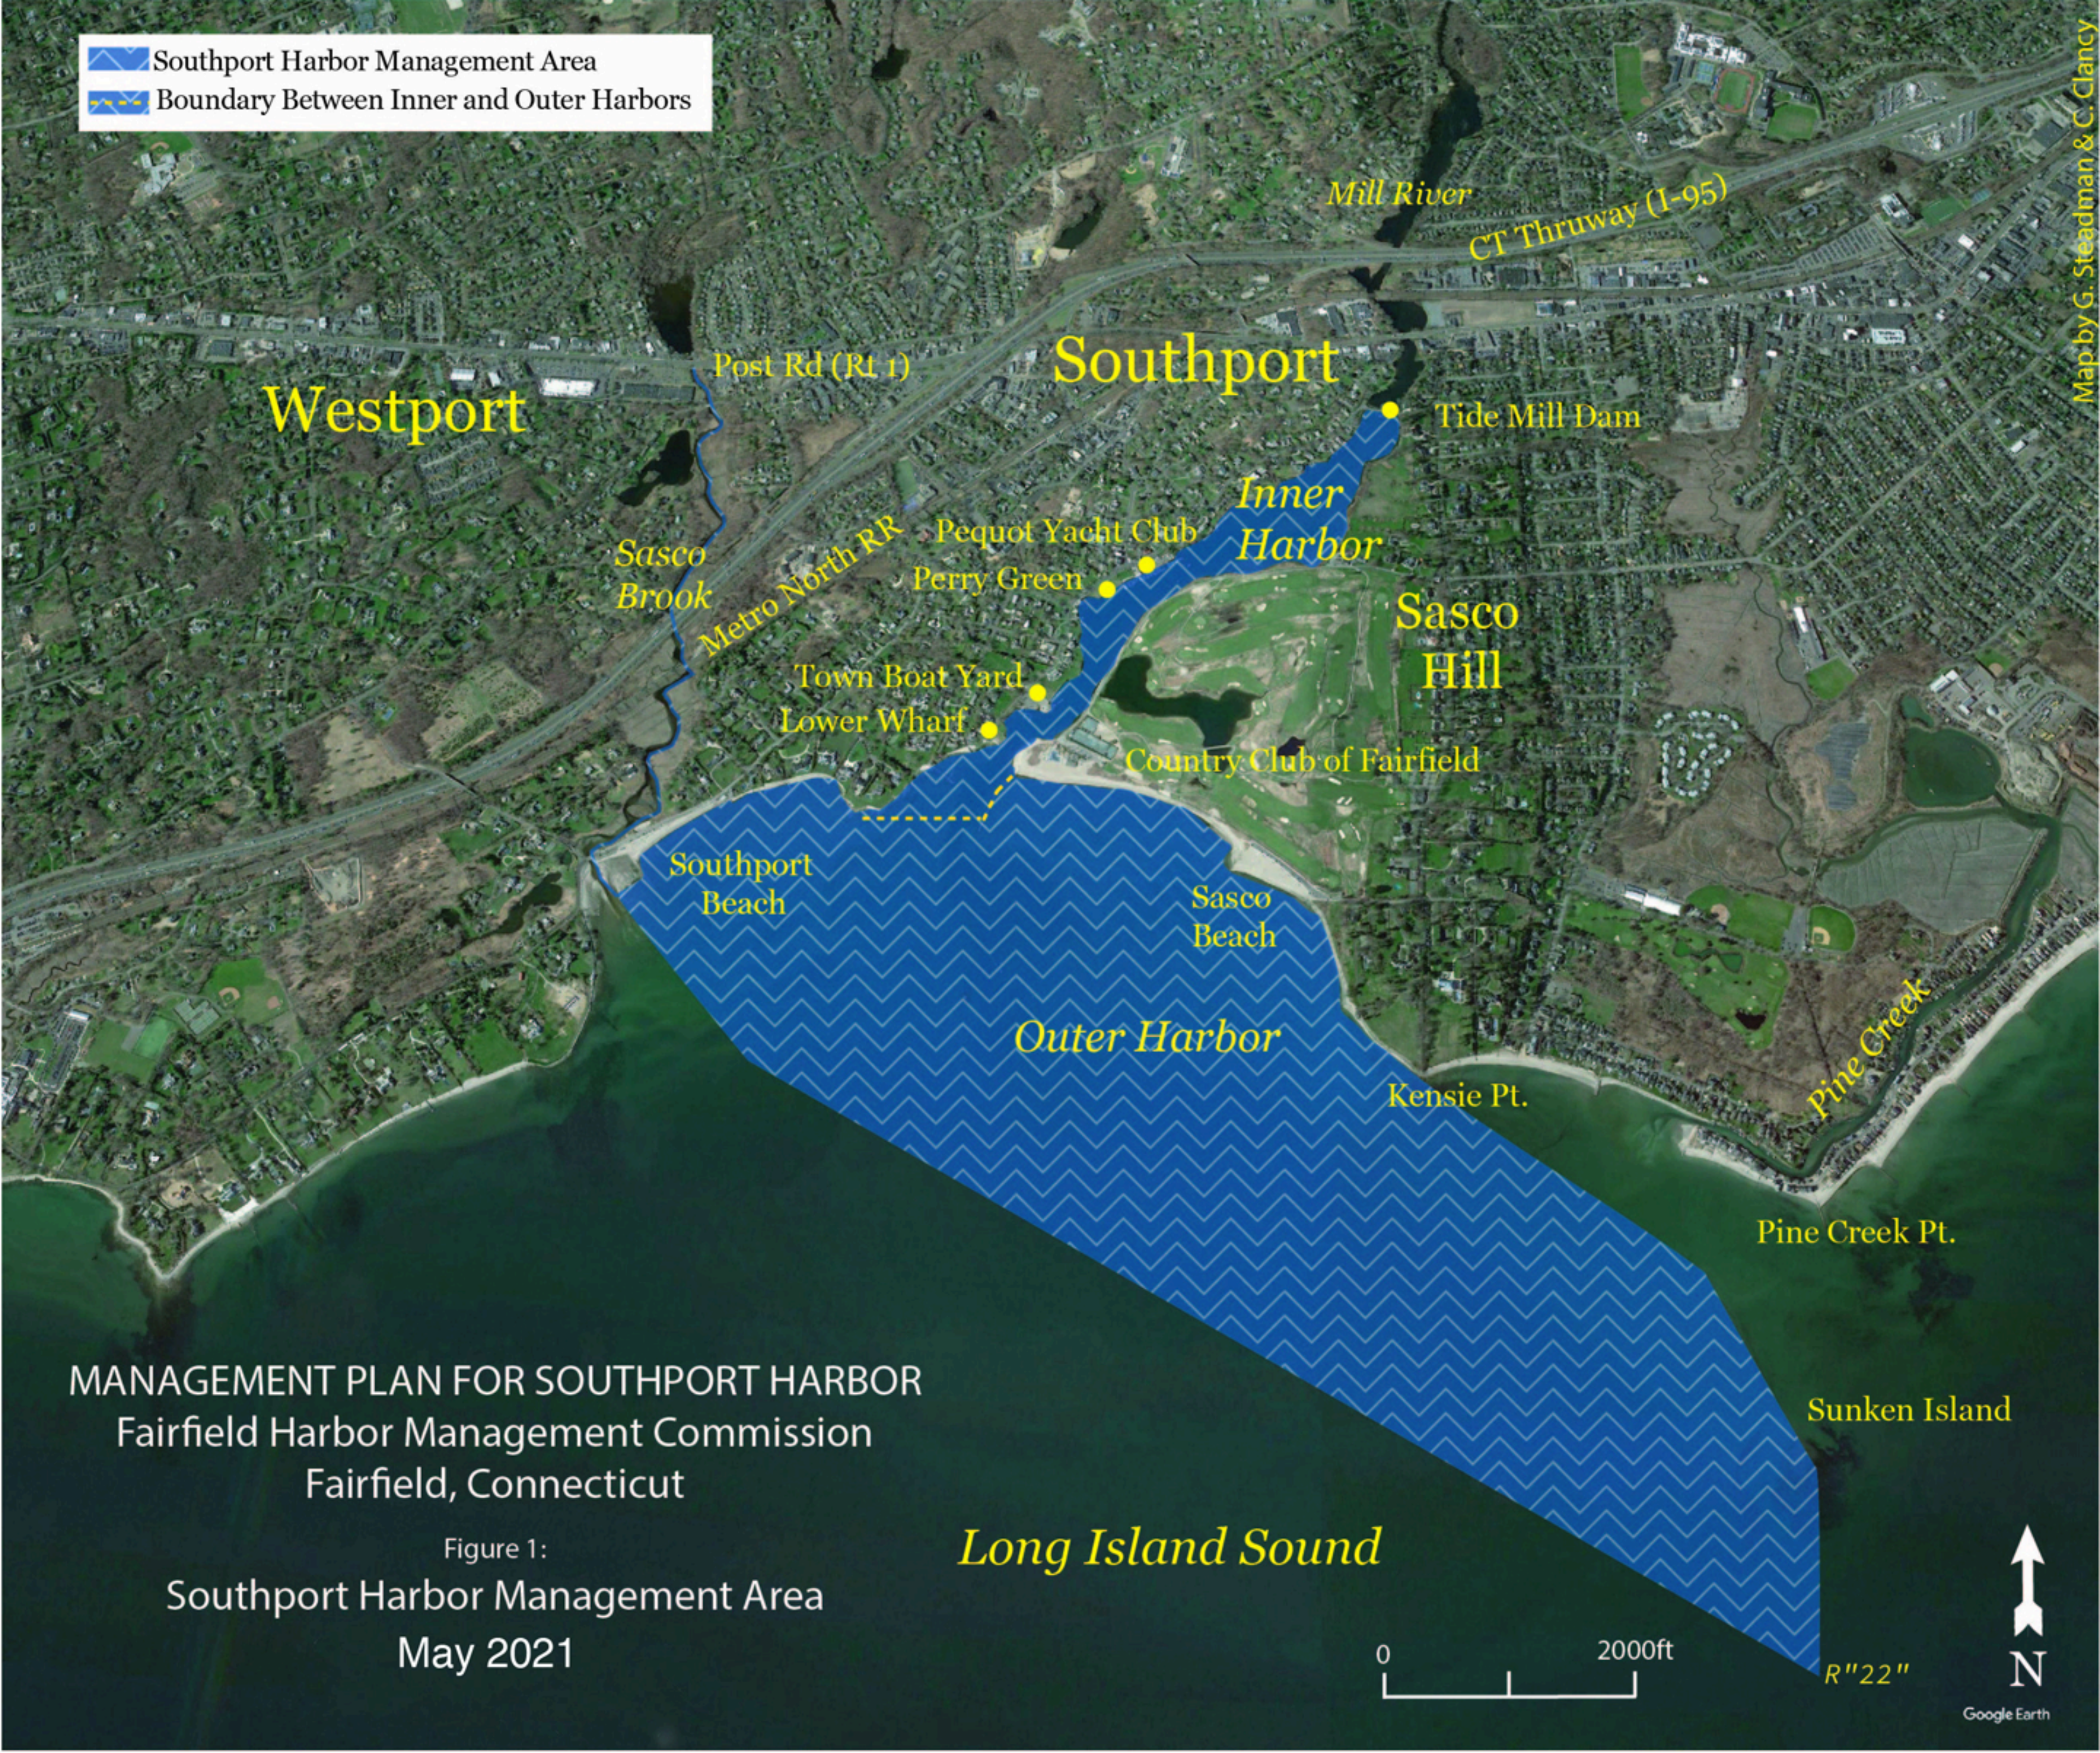

 Southport Harbor Management Area
 Boundary Between Inner and Outer Harbors

Map by G. Steadman & C. Clancy

MANAGEMENT PLAN FOR SOUTHPORT HARBOR
 Fairfield Harbor Management Commission
 Fairfield, Connecticut

Figure 1:
Southport Harbor Management Area
 May 2021

Long Island Sound

R"22"